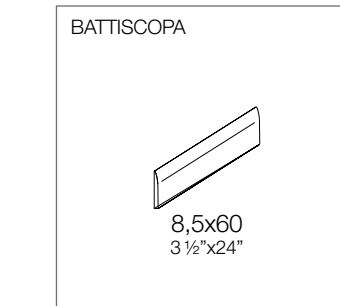

GRIGIO	LAPP
120x120	J4404
60x120	J4414
20x120	J4434
60x60	J4444
20x60 VERT	J4454
20x60 ORIZZ	J4464