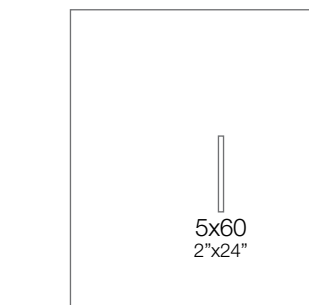

TITANIO	J4191
NICHEL	J4192
RAME	J4193
ARGENTO	J4194
PIOMBO	J4195