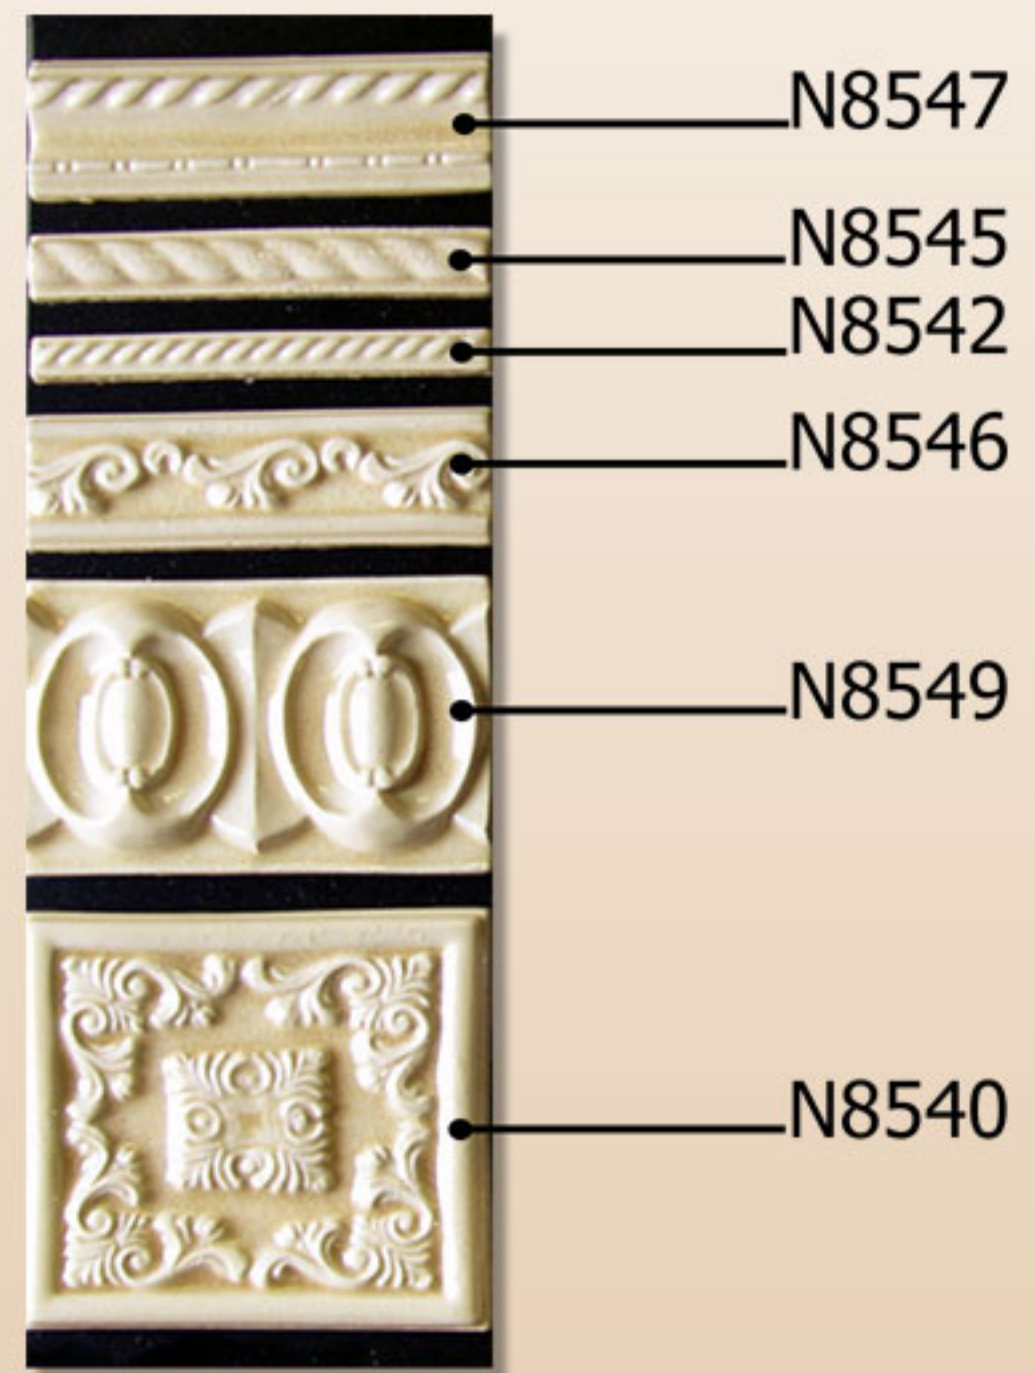

Hand Crafted Tiles

Available in 16 colors

3"x3", 3"x6", 6"x6" plus special trims.

2663 UC

2675 UC

2675 UB

2688 UC

2684 UB

2709 UB

2710 UC

2672 UA

2693 UC

18

Tuscania

Tuscania the colors of the past, present and future.

Deep, strong and transparent colors of nature consisting of blue waters, corals and meadows inspired this beautiful antique crackled hand made tile made to last forever.

TS 13

TS 14

TS 20

Tuscania Series

Hand Crafted Tiles

3"x6" and 6"x6" plus special trims.

TS02

TS05