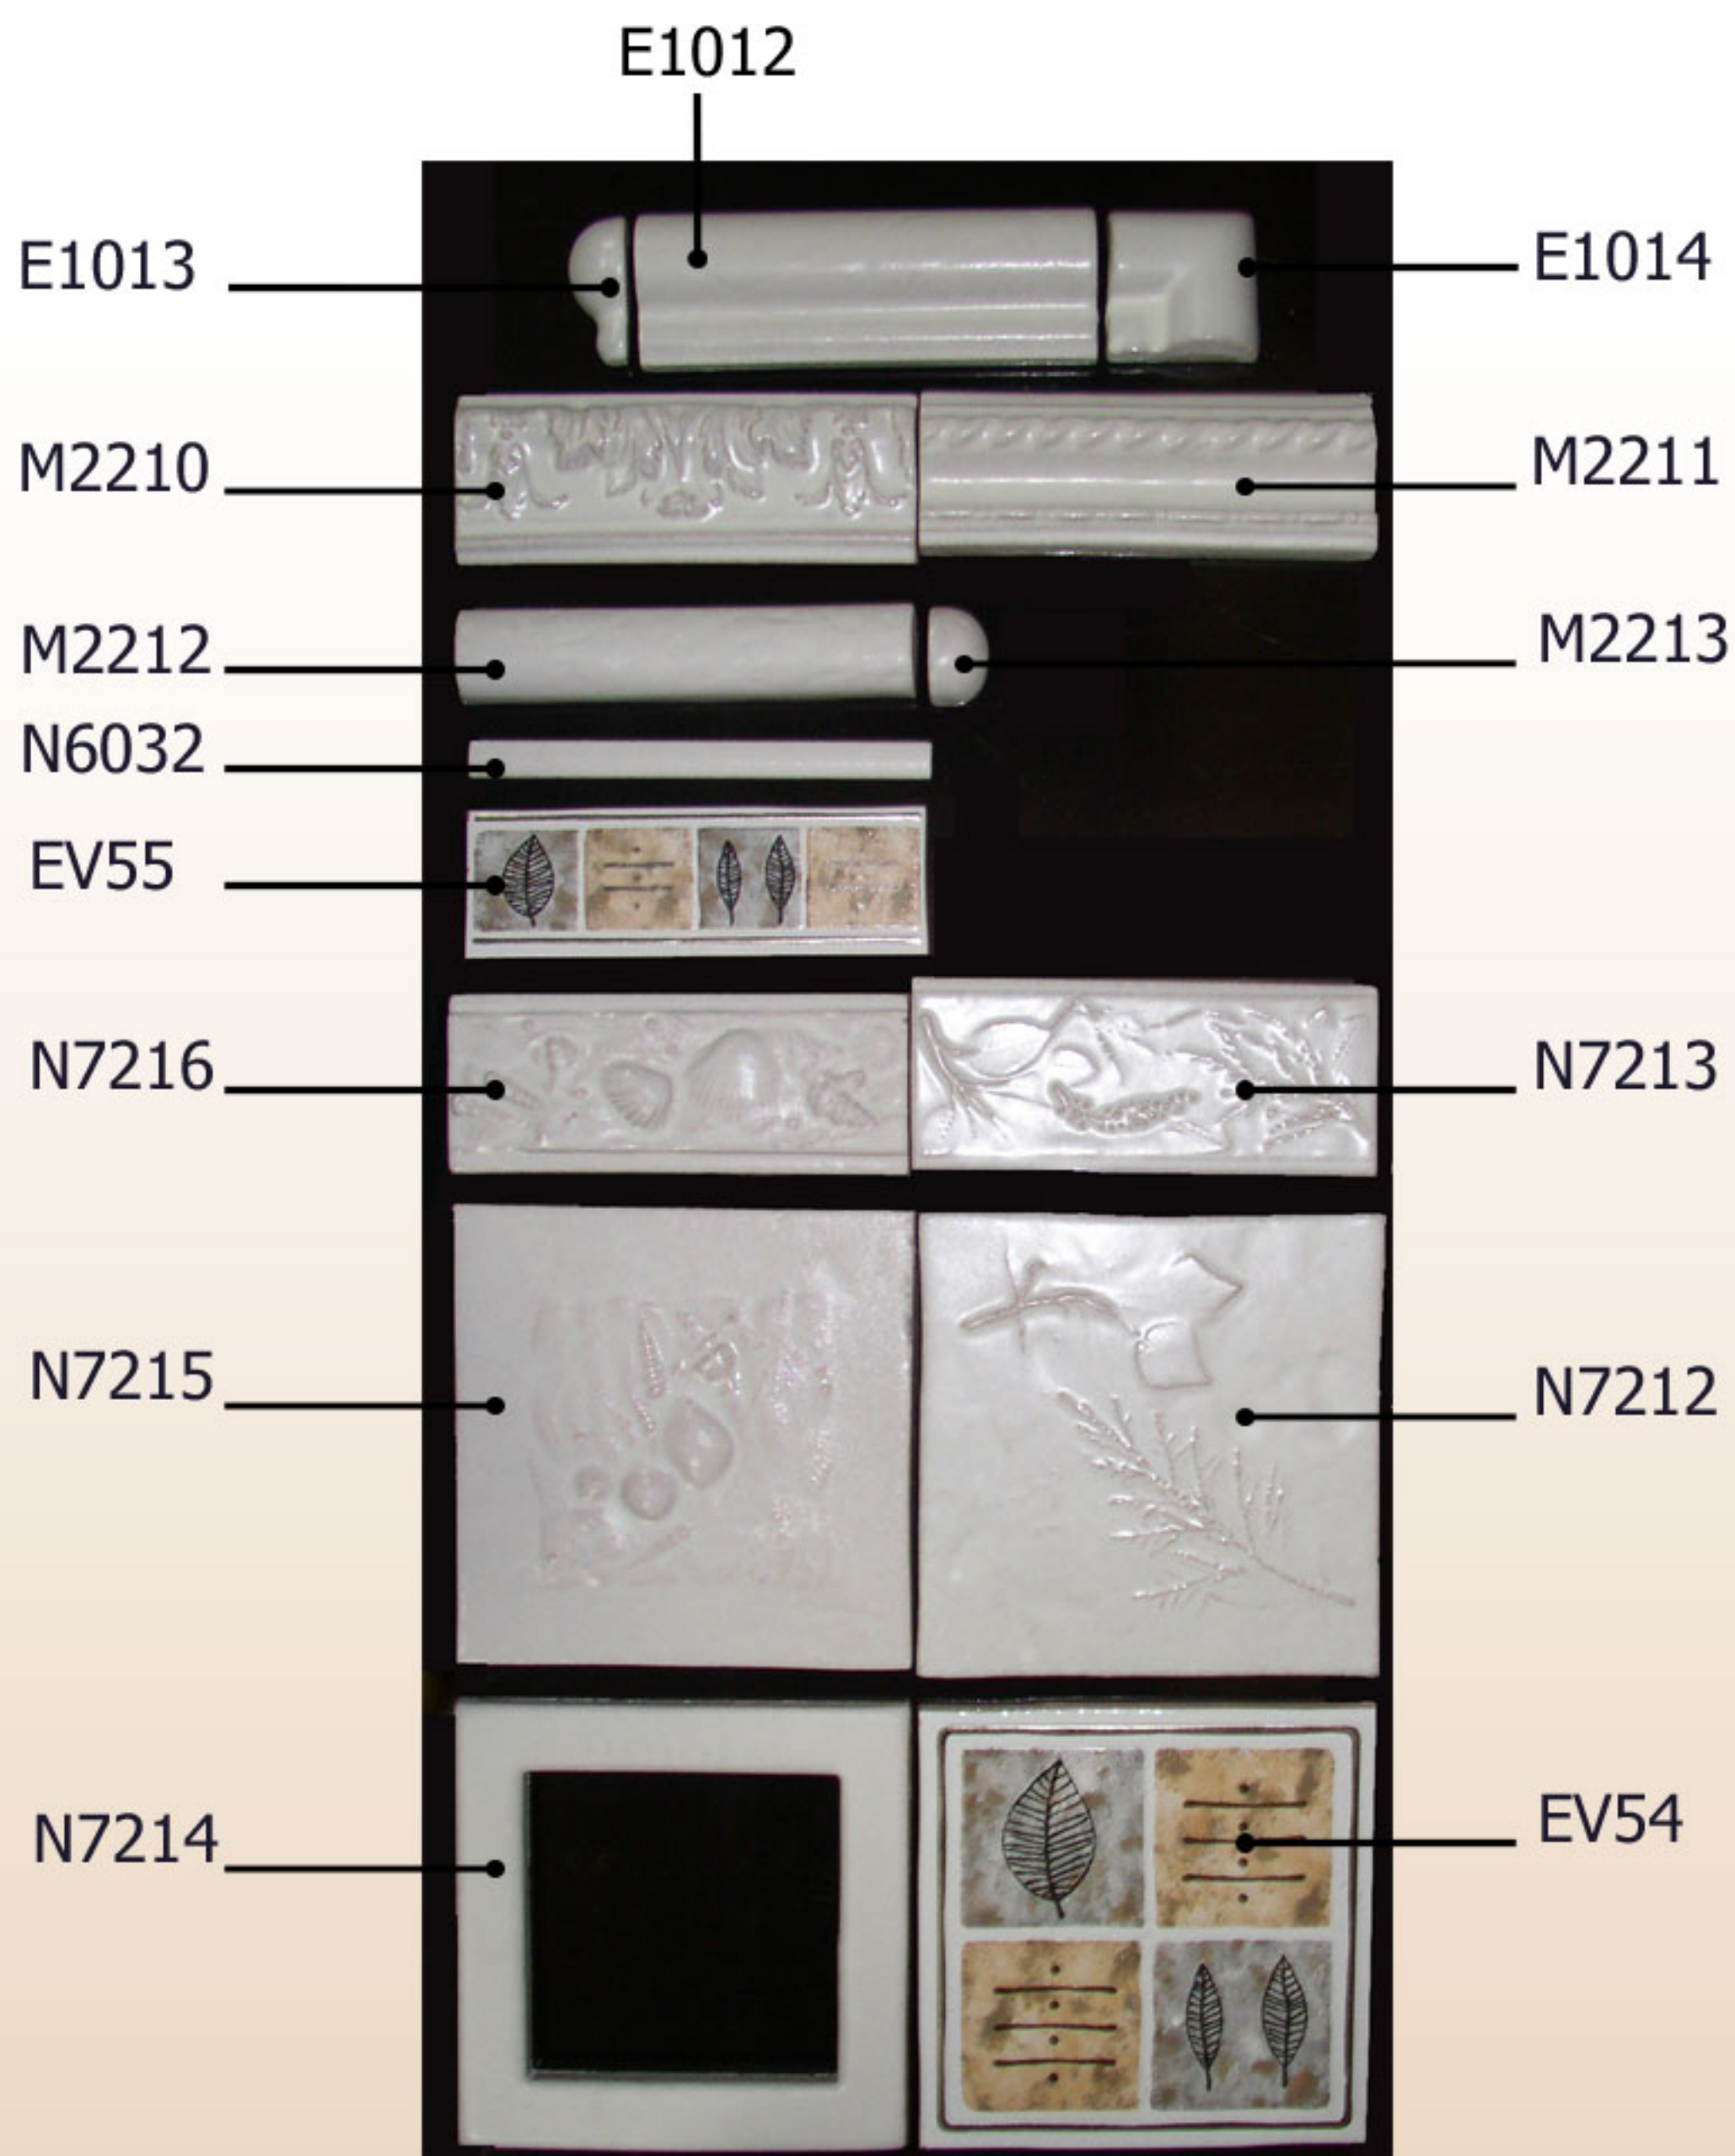

Le Contee is available in a wide range of glossy shaded colors, relief inserts and decorative pieces made with natural elements

2565 UC

Le Contee Series

Hand Crafted Tiles

Available in 18 colors

4"x6" and 6"x6" plus special trims.