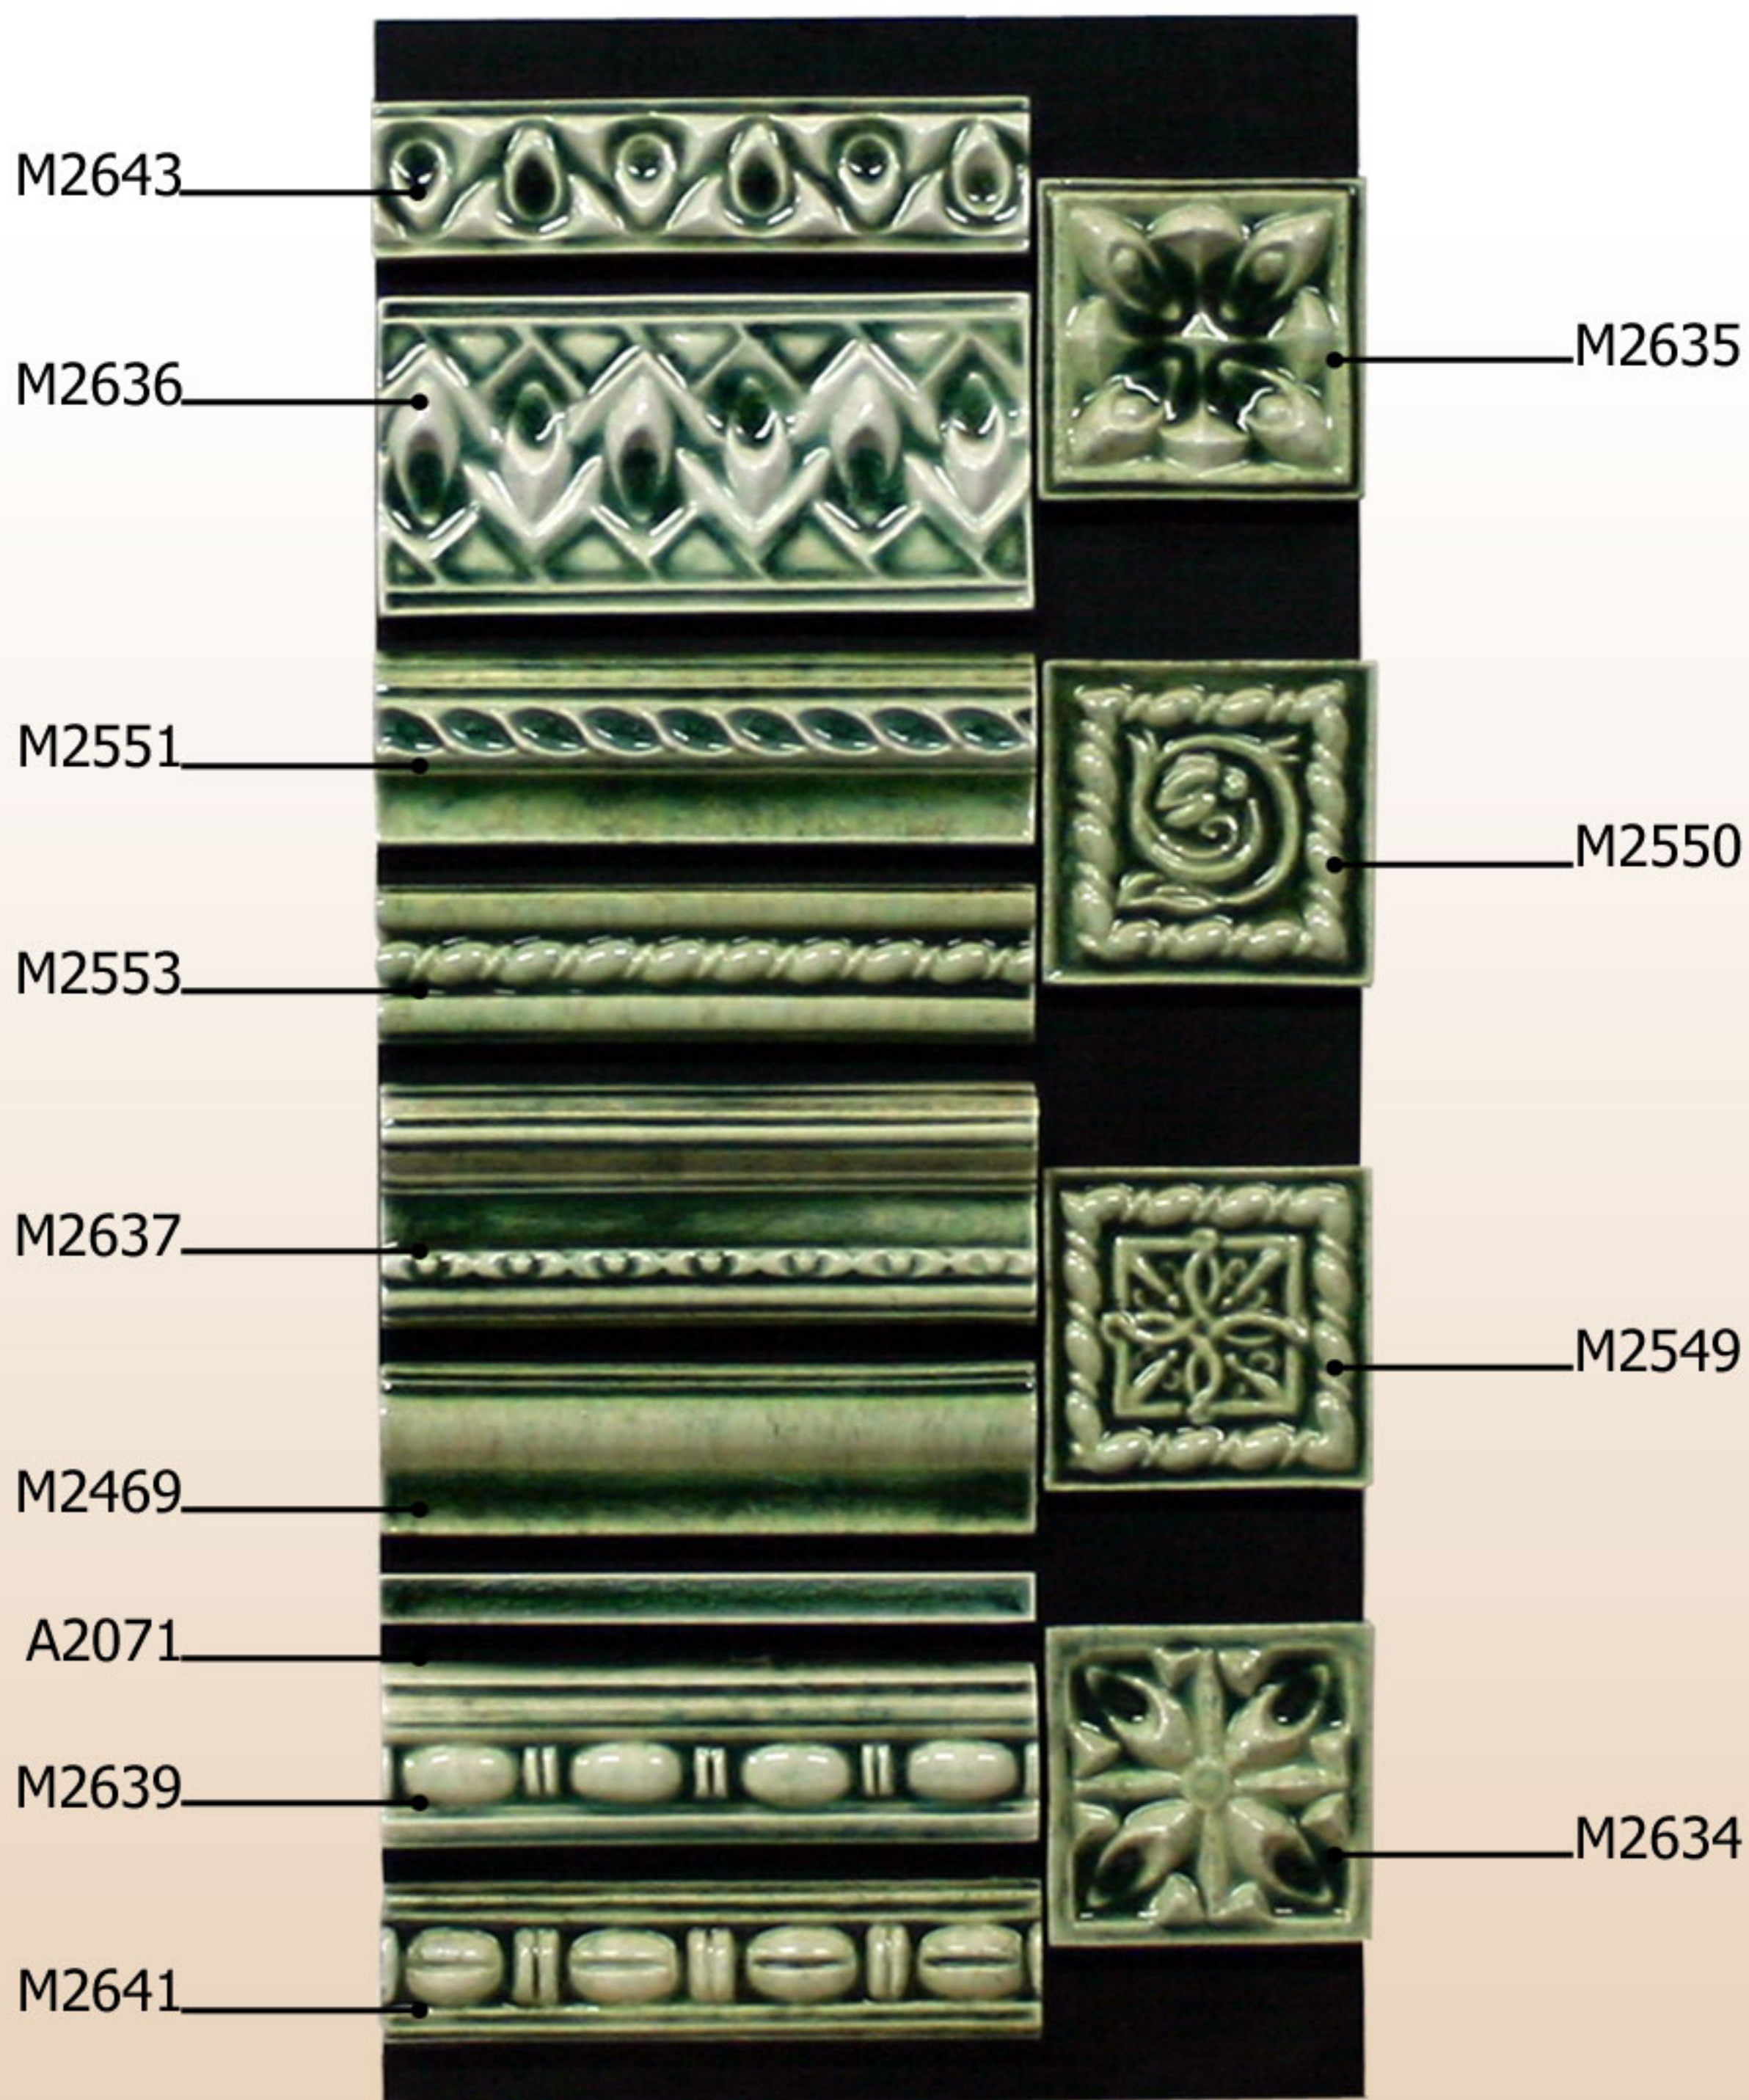

2218 UB

2258 UB

Alta Ceramica Faentina

Vetri Ceramici

Vetri Ceramici is an innovative hand made product that incorporates the art of glass with ceramic tile.

Available in a wide range of colors and modular sizes with many borders and decorative pieces.