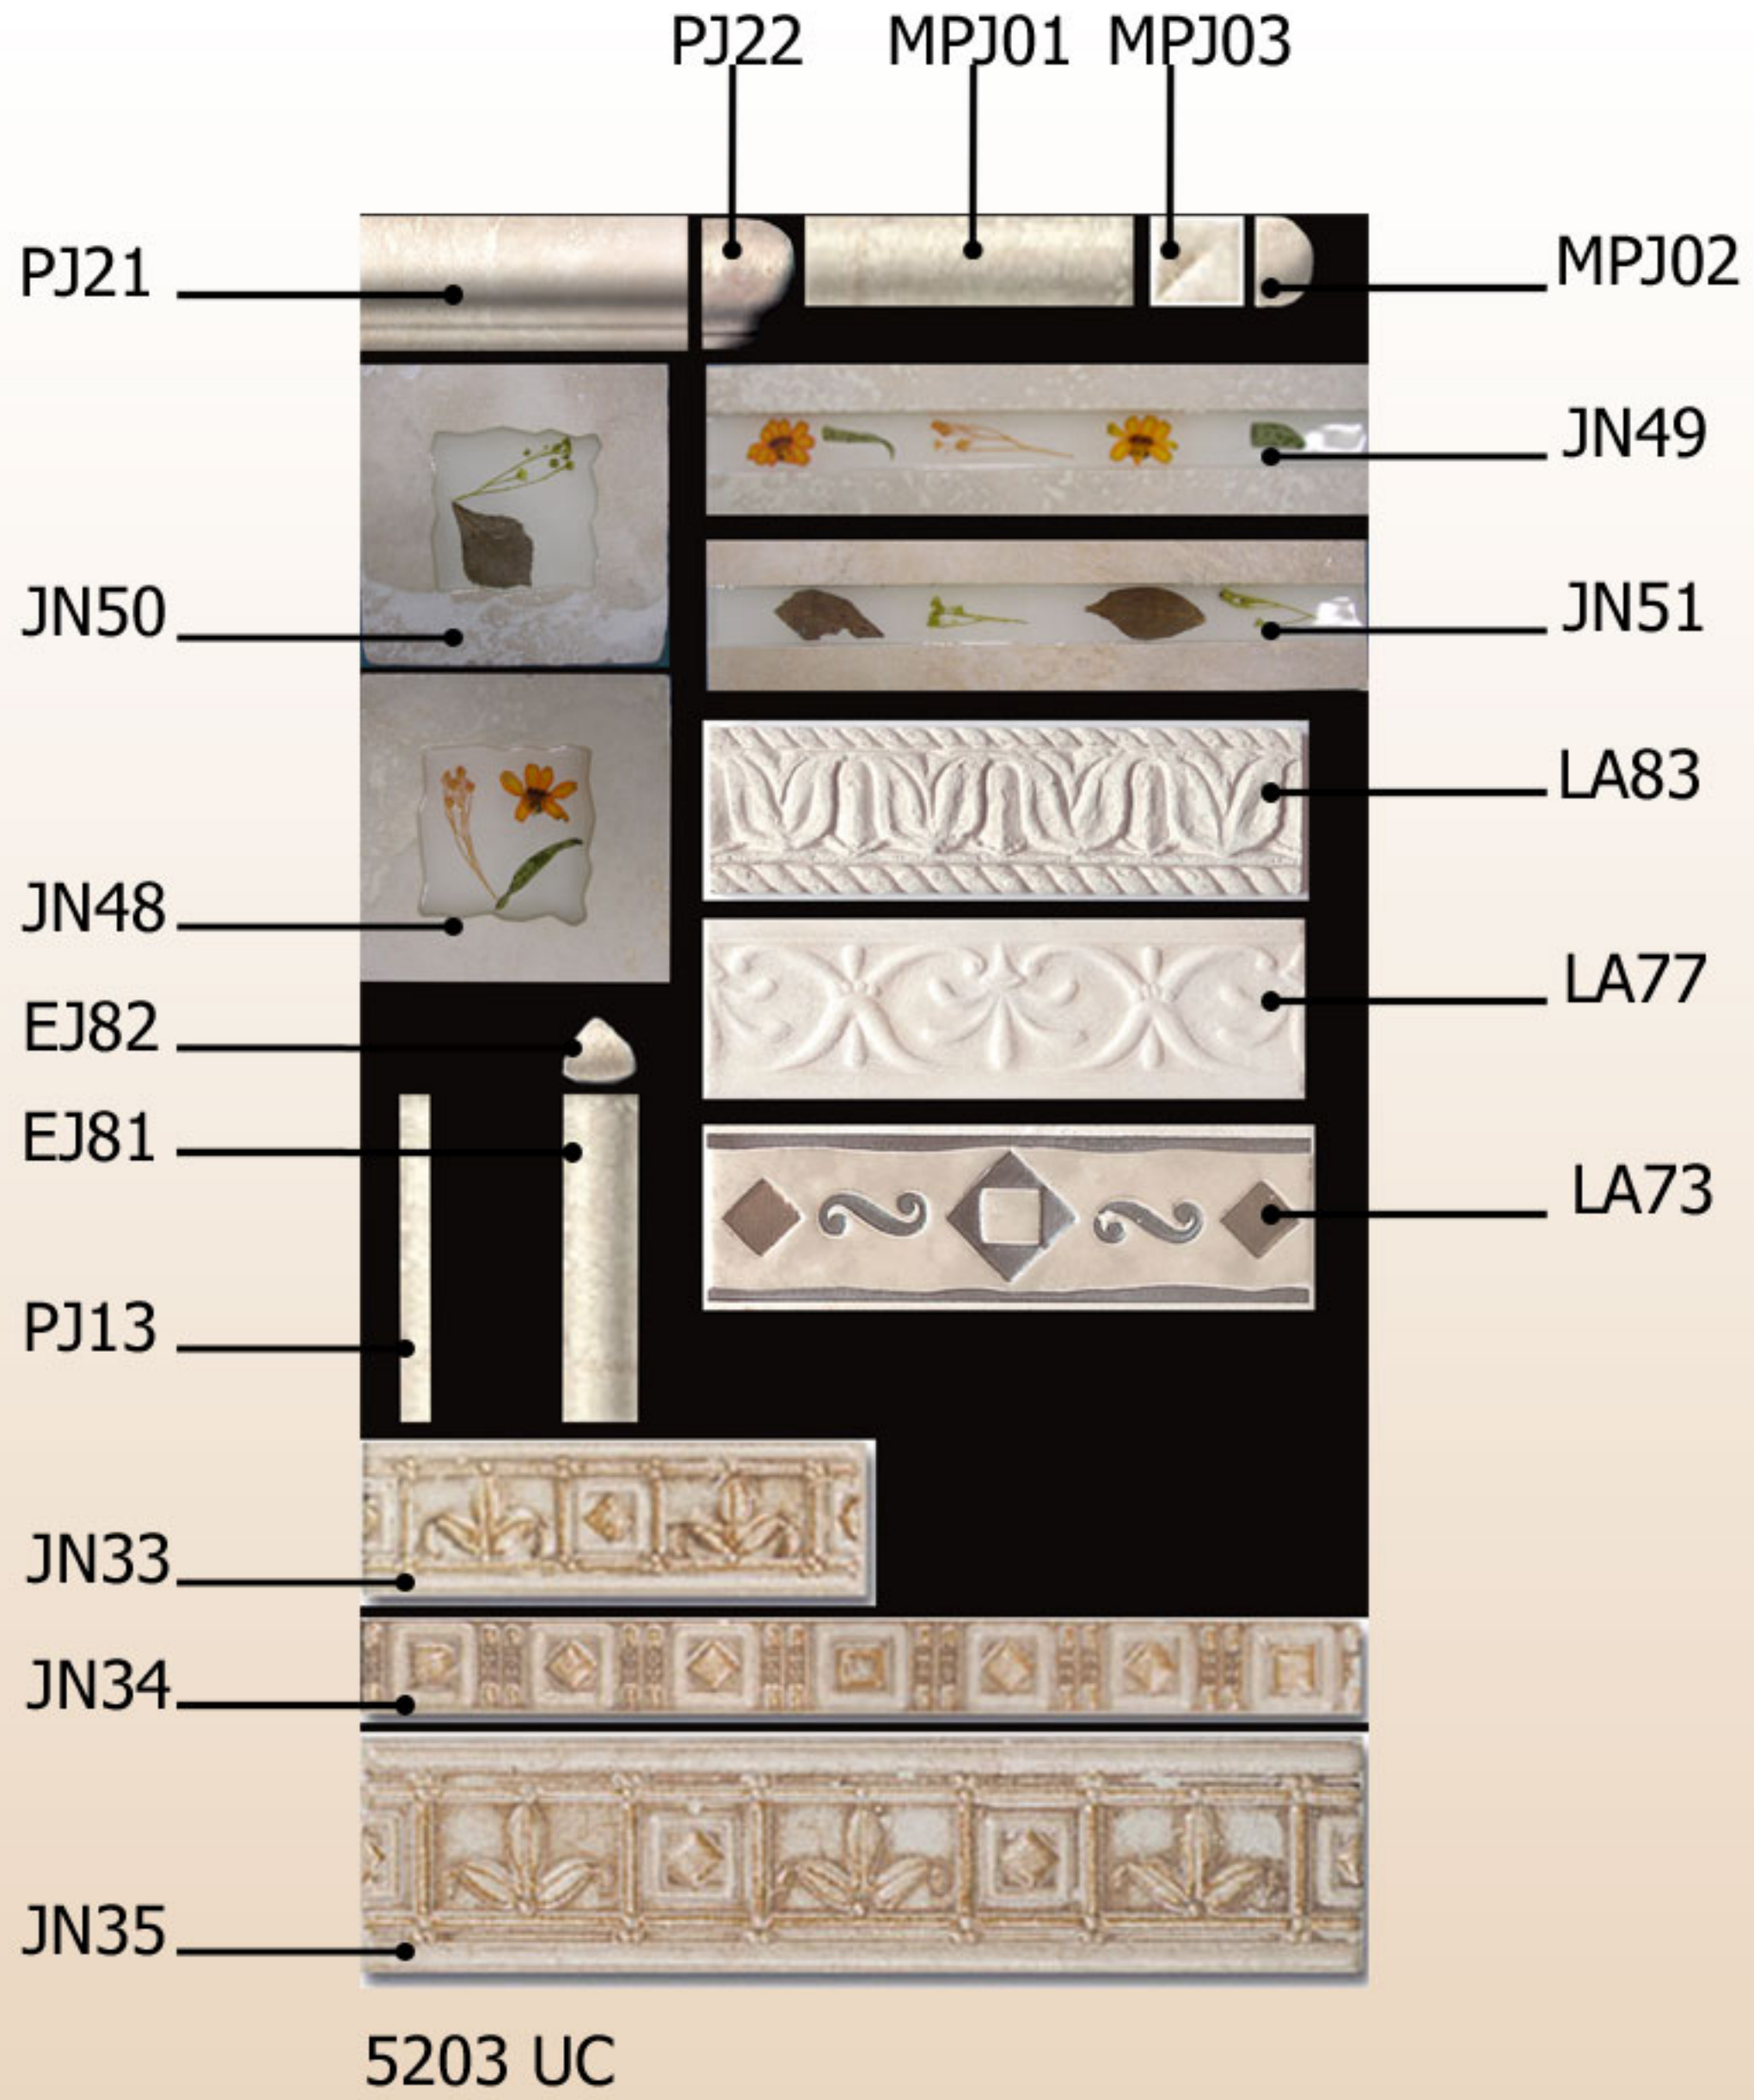

Trapunta

The natural trend with beveled edges creates a modern design that makes for a comfortable atmosphere.

Trapunta is available in 3" x 6" and 6" x 6" sizes and 16 colors.

Trapunta Series

Hand Crafted Tiles

Cottage Stone Series

Fine Porcelain - available in 8 colors

6,5"x6,5", 6,5"x13", 13"x13",

6,5"x20", 4,5"x20", 13"x20",

3,5"x6" Tumbled,

1"x1" Mosaic, 1"x2" Mosaic, 2"x2" Mosaic.

5318 UG

5320 UD

Desert Stone Series

Fine Porcelain - available in 4 colors

13"x13", 20"x20".

6,5"x6,5", 4,3"x4,3" Rectified.

1"x1" Mosaic, 1"x2" Mosaic, 2"x2" Mosaic.

5204UE

5204UG

5204UF

0027AA

36 Concept Boards
Display Totem

24 Concept Boards
Display Tower

Wooden displayer with wooden
Panels in 33½"x22¾"x36¼".
5 sampleboards PP in 25¼"x 33½"
size.

0039AA

Alta Ceramica Faentina

Progetto grafico/Senio