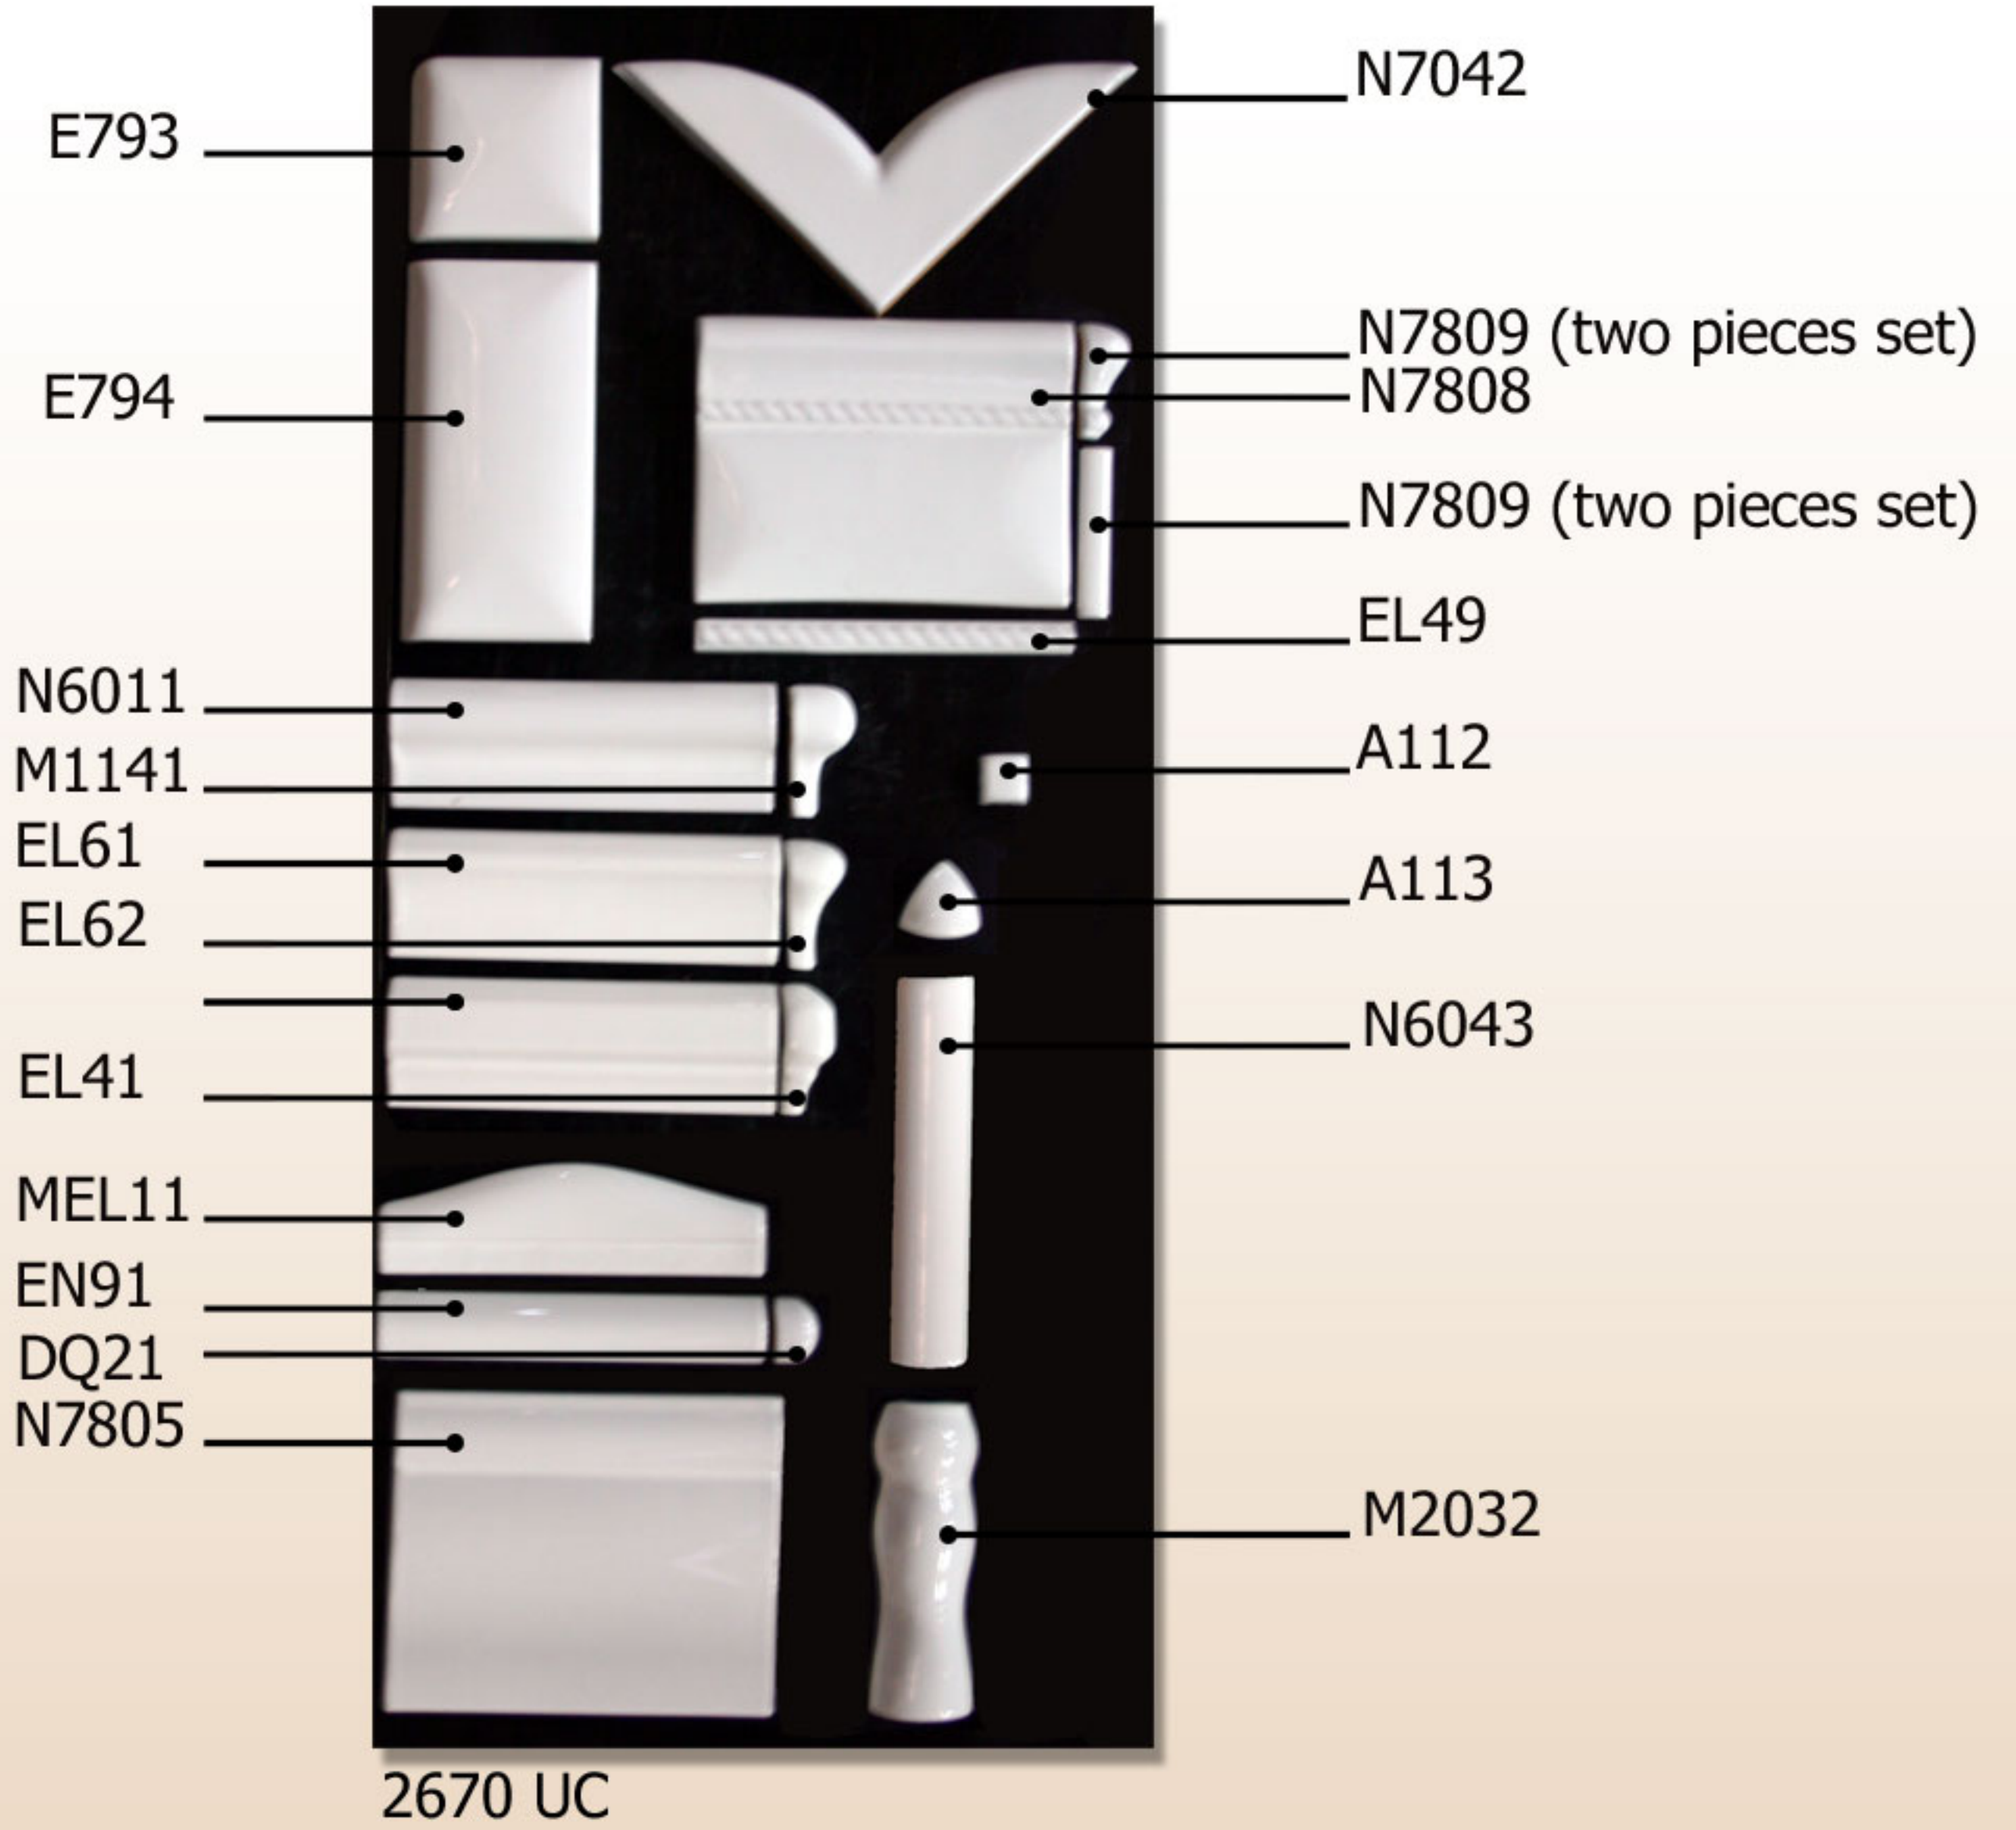

Trapunta

The natural trend with beveled edges creates a modern design that makes for a comfortable atmosphere.

Trapunta is available in 3" x 6" and 6" x 6" sizes and 16 colors.

Trapunta Series

Hand Crafted Tiles