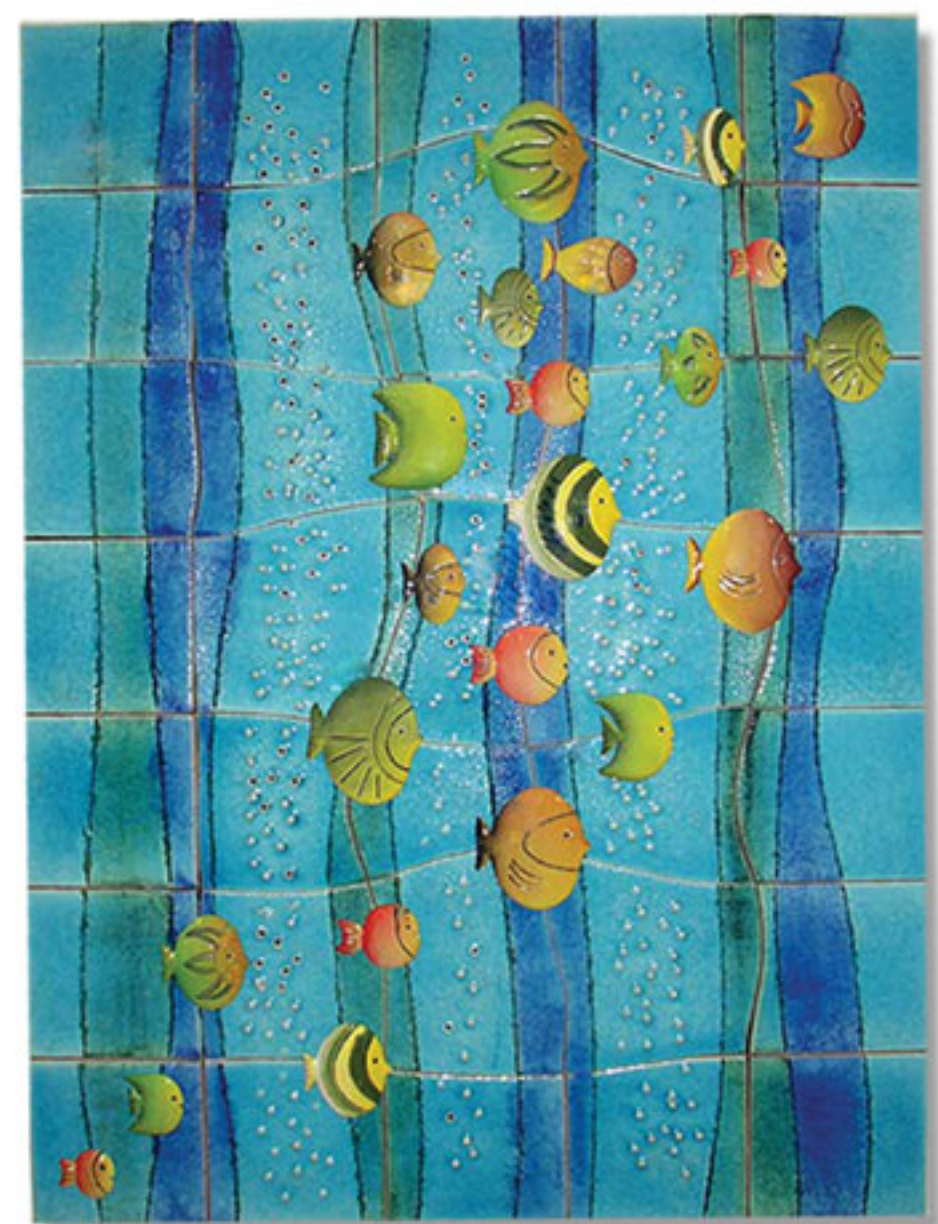

2218 UB

2258 UB

Alta Ceramica Faentina

Vetri Ceramici

Vetri Ceramici is an innovative hand made product that incorporates the art of glass with ceramic tile.

Available in a wide range of colors and modular sizes with many borders and decorative pieces.