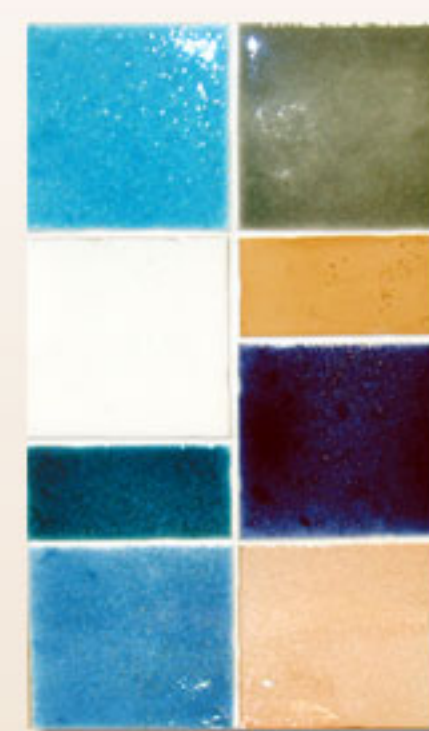

Tuscania Series

Hand Crafted Tiles

3"x6" and 6"x6" plus special trims.

2236 UA