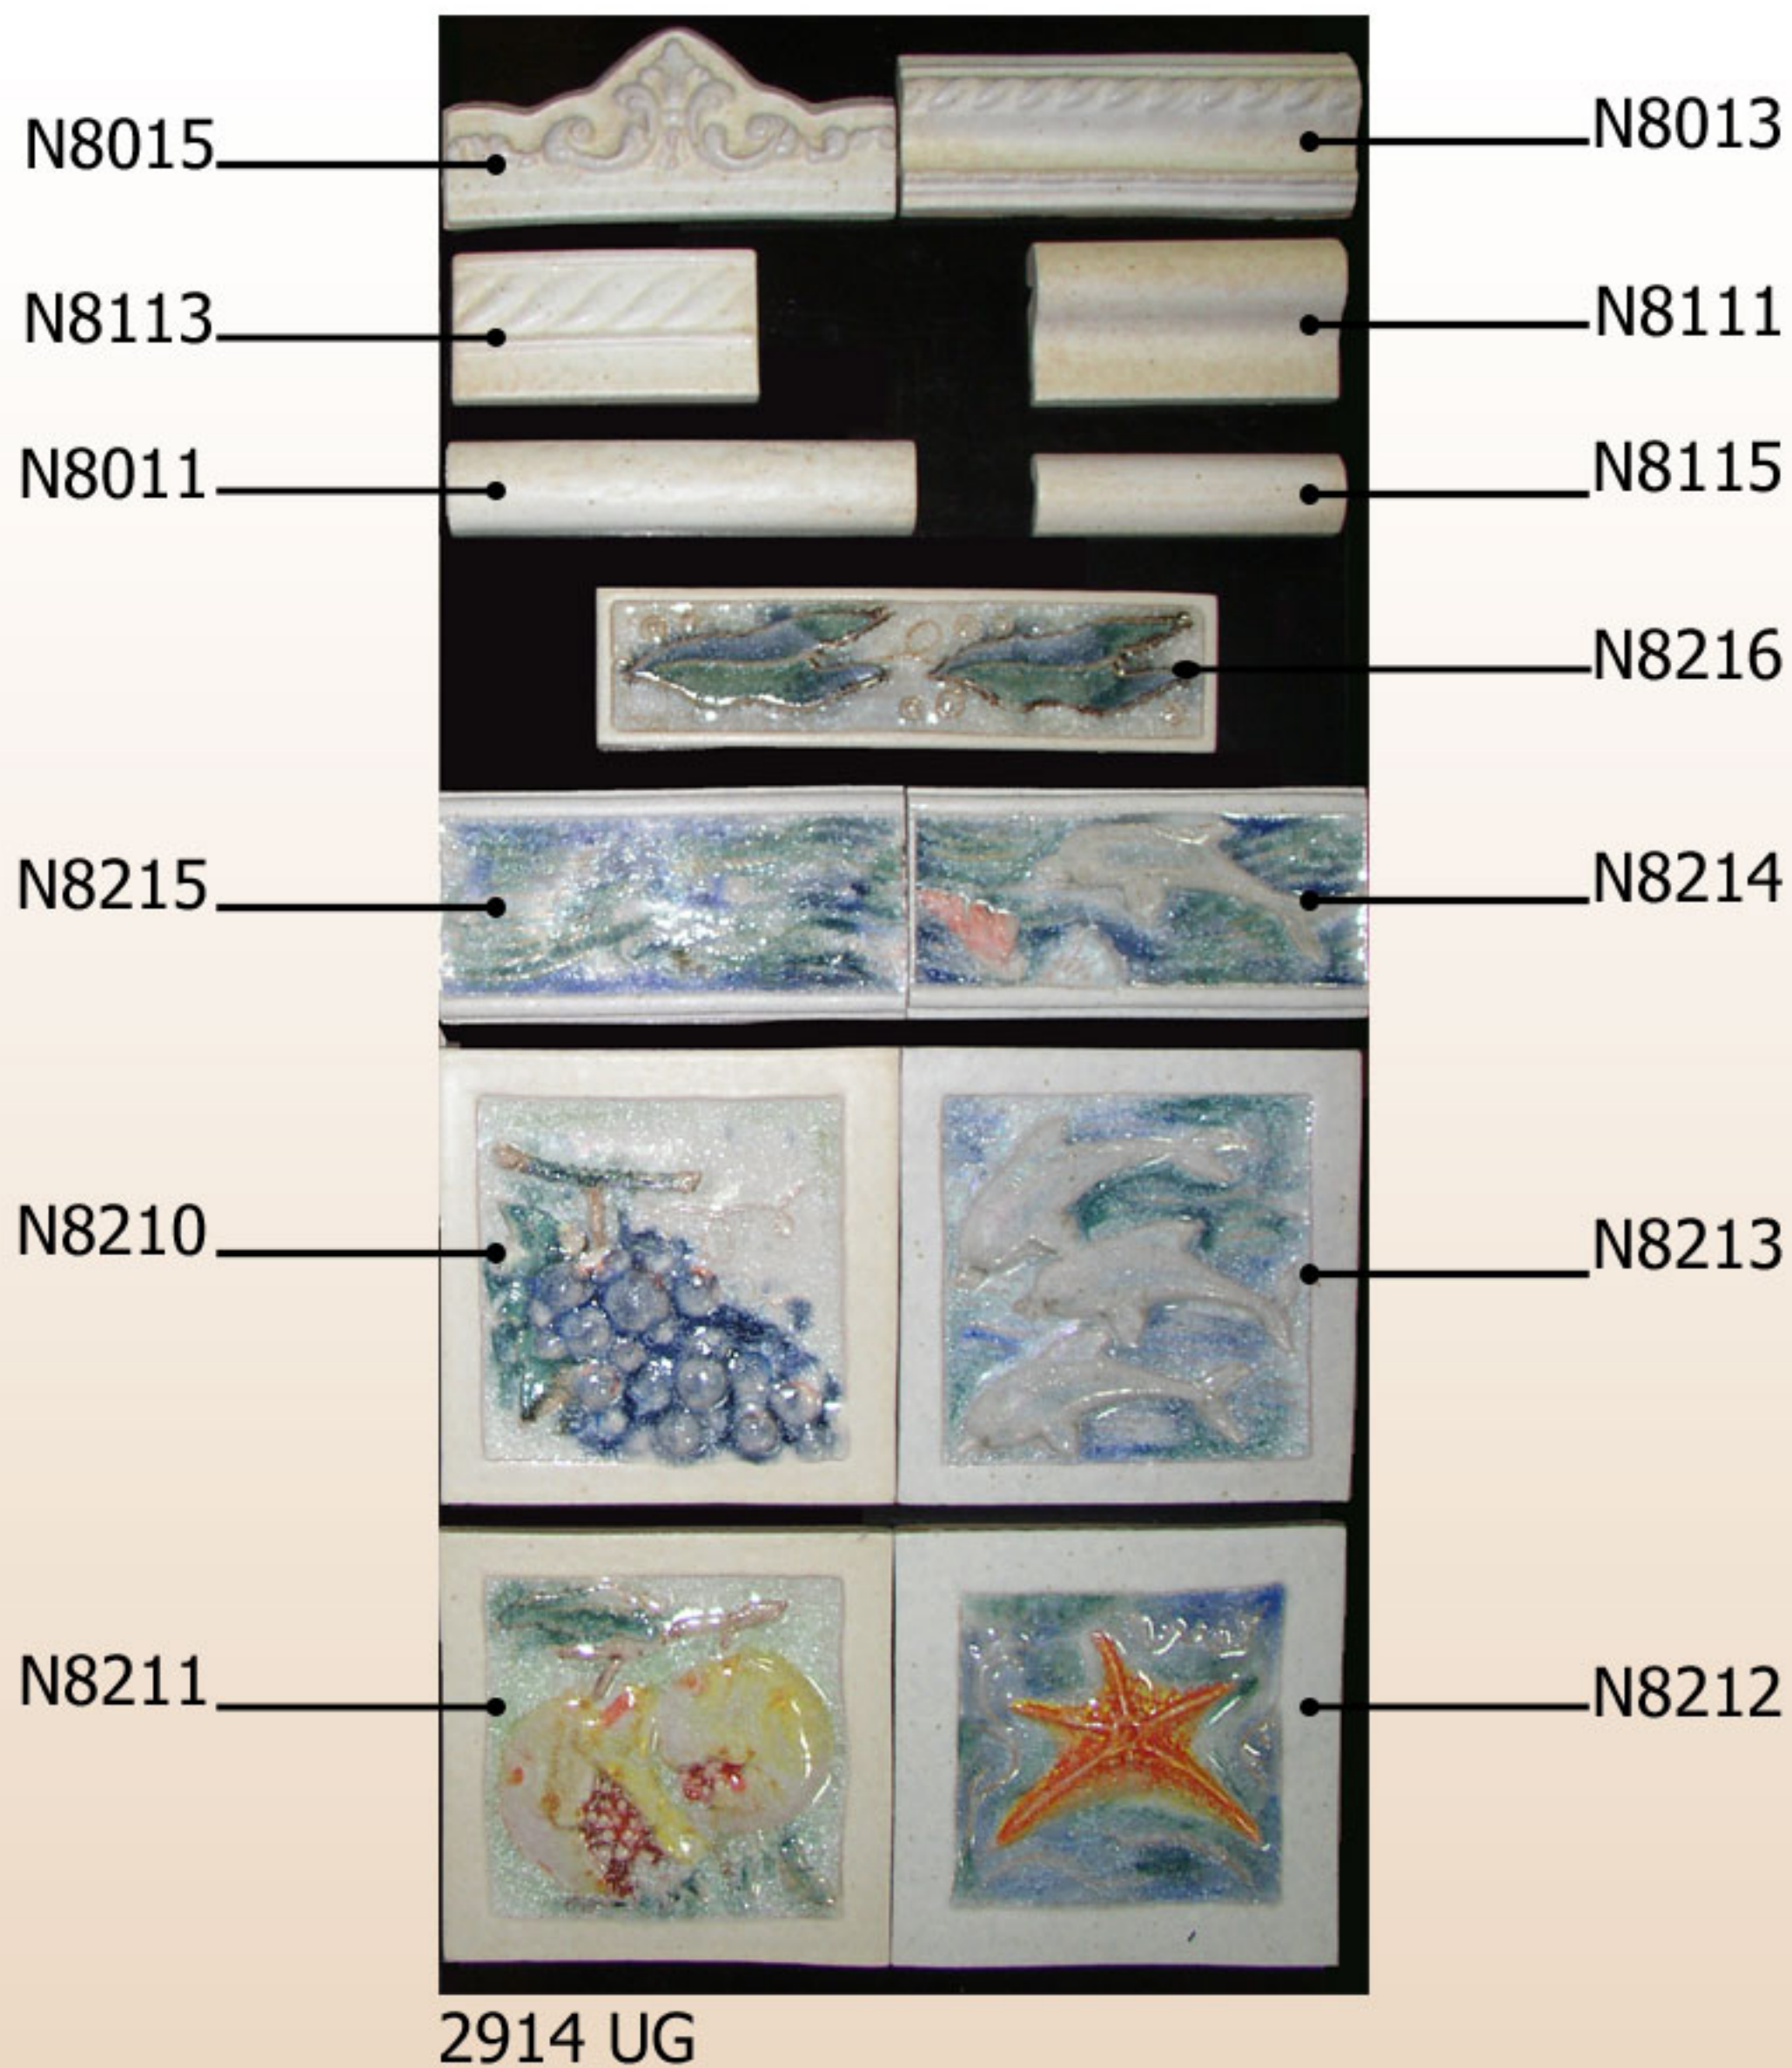

Camargue

Created from the mood of the popular French region with nature's beautiful colors of sand, water, and the sky sometimes shining bright and sometimes shaded, we wanted to convey all of these emotions in a line consisting in 5 colors, 2 sizes and a wide range of decor's and special pieces from an artistic production.

Trapunta

The natural trend with beveled edges creates a modern design that makes for a comfortable atmosphere.

Trapunta is available in 3" x 6" and 6" x 6" sizes and 16 colors.

Trapunta Series

Hand Crafted Tiles

1214UC

Vetri Ceramici

Hand Crafted Tiles

Available in 18 colors

2"x2", 2"x4", 4"x4" and pre cut mosaics

1215 UC

1213 UB

1212 UC

1206 UA

1211 UC

1204 UC

Vetri Ceramici

Hand Crafted Tile

Available in 18 colors

2"x2", 2"x4", 4"x4" and pre cut mosaics

1203 UA