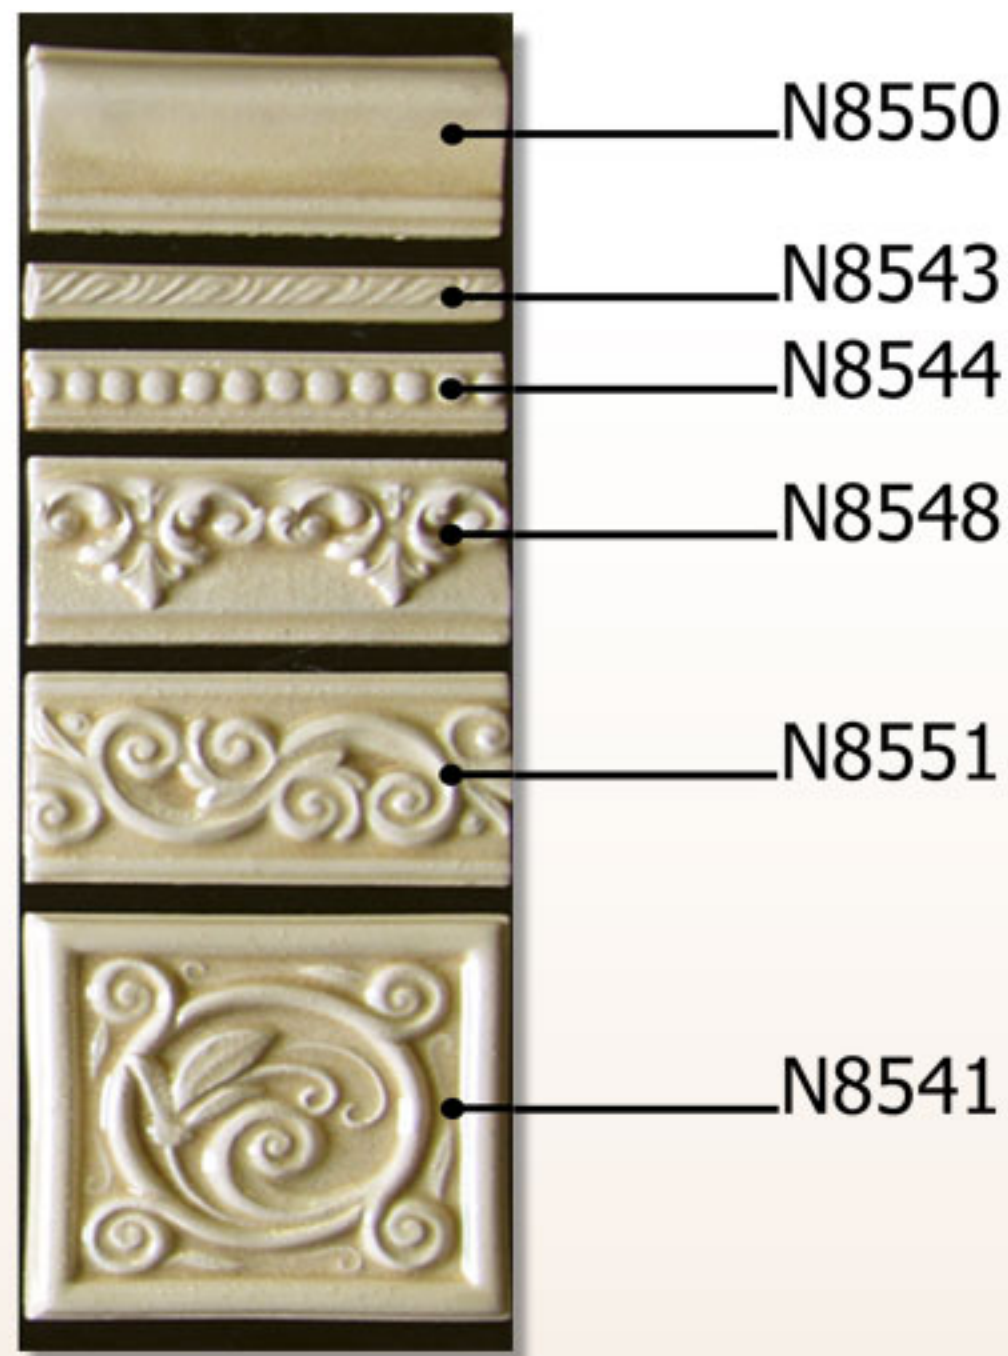

2709 UB

2710 UC

2672 UA

2693 UC

18

Tuscania

Tuscania the colors of the past, present and future.

Deep, strong and transparent colors of nature consisting of blue waters, corals and meadows inspired this beautiful antique crackled hand made tile made to last forever.