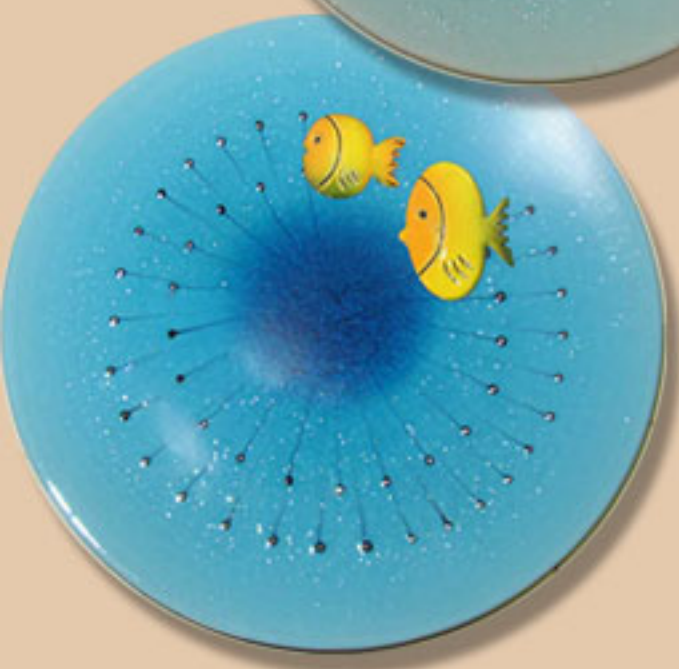

2218 UB

2258 UB

Alta Ceramica Faentina

Vetri Ceramici

Vetri Ceramici is an innovative hand made product that incorporates the art of glass with ceramic tile.

Available in a wide range of colors and modular sizes with many borders and decorative pieces.