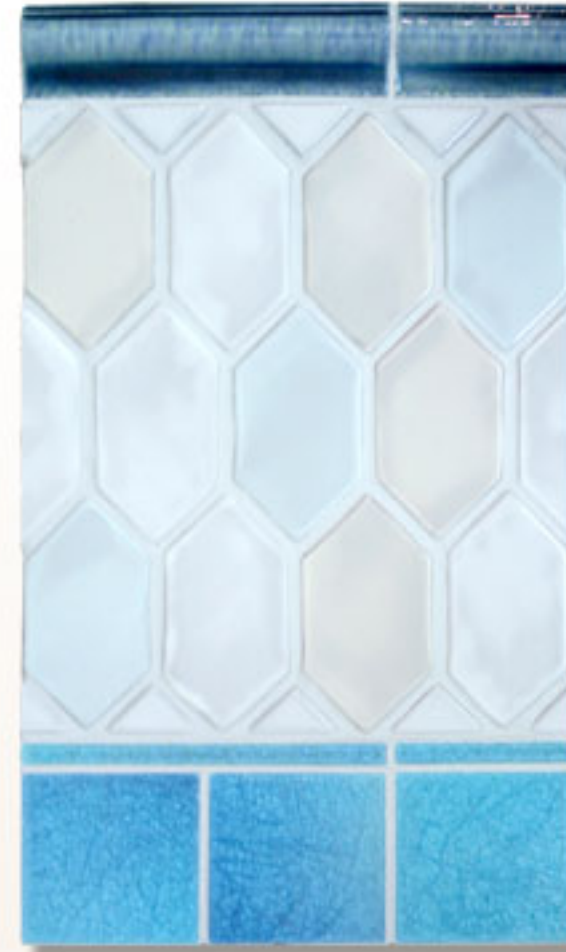

Artigianali Series

Hand Crafted Tiles

Available in 3 colors

3"x3", 3"x6", 6"x6" and rhombs.

1225UM

40